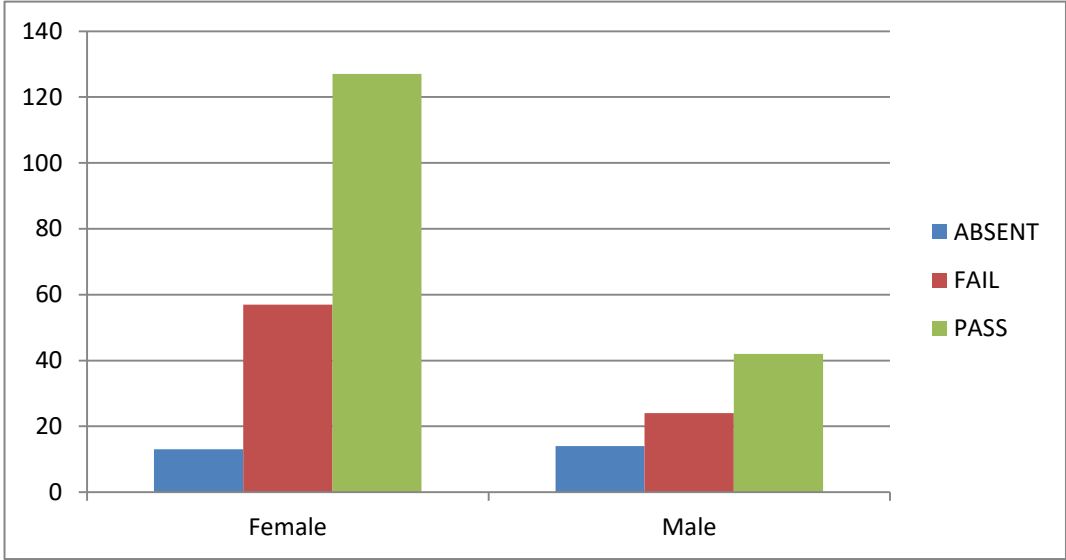

Gender Wise Result Status				
Count of RESULT STATUS	Column Labels			
Row Labels	ABSENT	FAIL	PASS	Grand Total
Female	13	57	127	197
Male	14	24	42	80
Grand Total	27	81	169	277