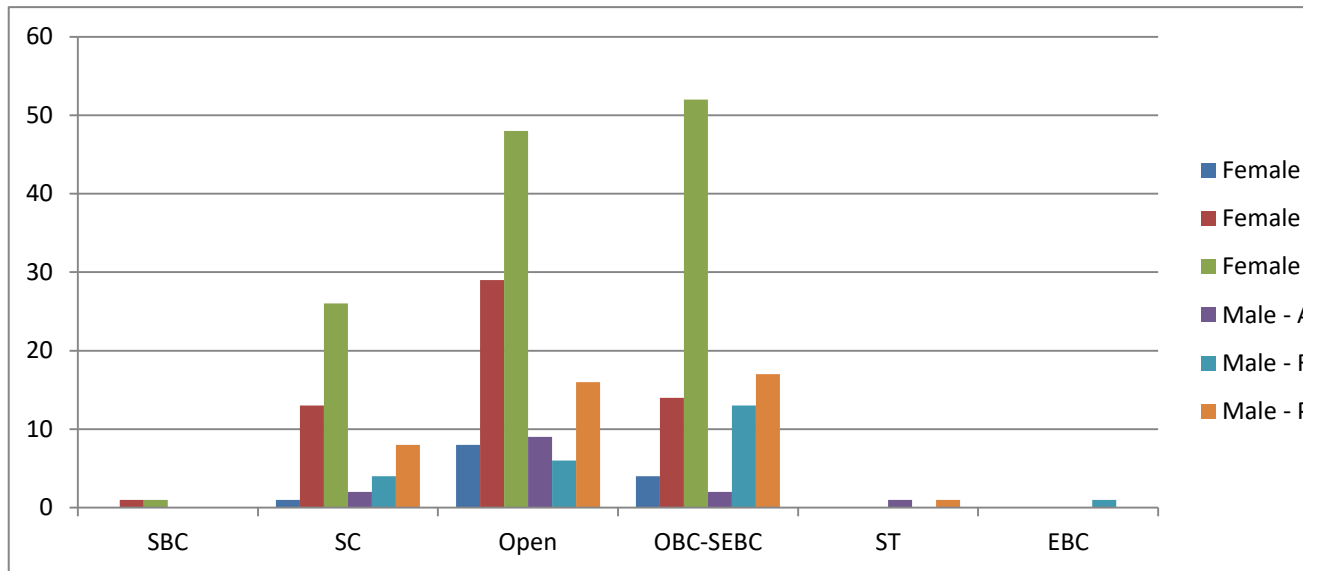

Male		Male Total	Grand Total
FAIL	PASS		
24	42	80	277
24	42	80	277

Class wise Gender wise Result status

	Column Labels							
	Female			Female Total	Male			Male Total
	ABSENT	FAIL	PASS		ABSENT	FAIL	PASS	
Count of RESULT STATUS	13	57	127	197	14	24	42	80

Grand Total
277

Category wise gender wise result status								
Count of RESULT STATUS	Column Labels							
	Female			Female Total	Male			Male Total
Row Labels	ABSENT	FAIL	PASS		ABSENT	FAIL	PASS	
SBC		1	1	2				
SC	1	13	26	40	2	4	8	14
Open	8	29	48	85	9	6	16	31
OBC-SEBC	4	14	52	70	2	13	17	32
ST					1		1	2
EBC						1		1
Grand Total	13	57	127	197	14	24	42	80