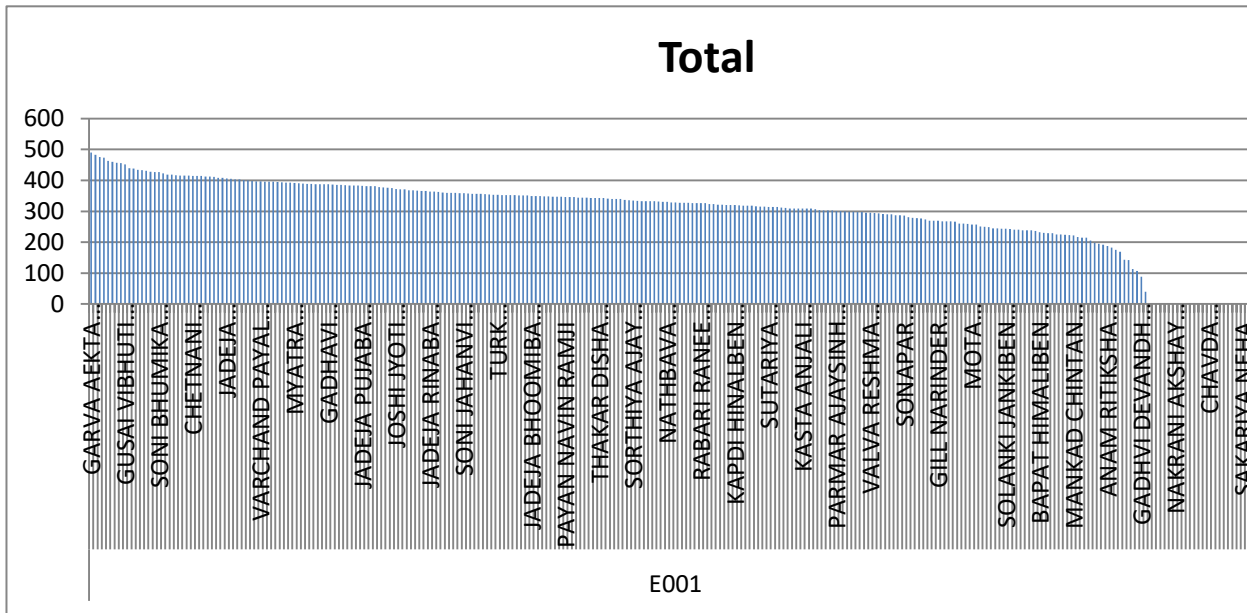

Class wise Gender wise Result status

	Column Labels							
	Female			Female Total	Male			Male Total
	ABSENT	FAIL	PASS		ABSENT	FAIL	PASS	
Count of RESULT STATUS	13	57	127	197	14	24	42	80